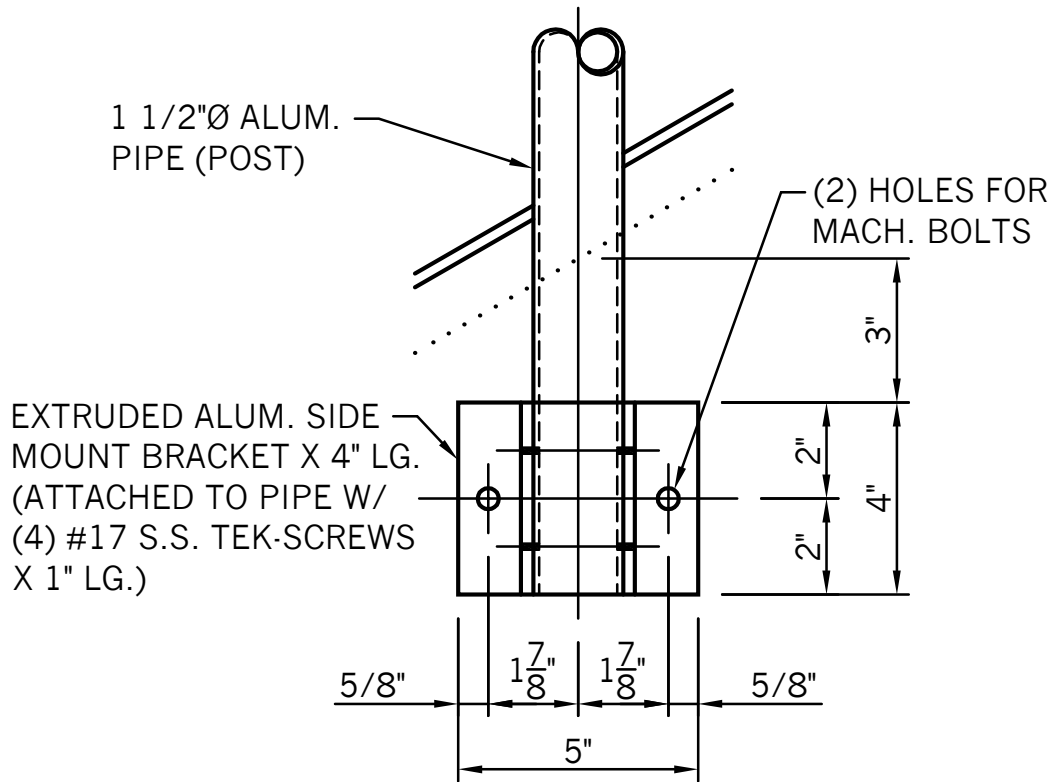

METAL 15/16" SIDE MOUNT

METAL REMOVABLE 15/16" SIDE MOUNT

METAL EXTENDED SIDE MOUNT

METAL 1 3/8" SIDE MOUNT

METAL REMOVABLE 1 3/8" SIDE MOUNT

METAL EXT. SIDE MOUNT - VARIABLE

(2) 3/8"Ø TAPPED HOLES FOR 3/8"Ø S.S. SET SCREWS X 1/2" LG.

METAL RAKE EXTENDED SIDE MOUNT

METAL RAKE EXTENDED SIDE MOUNT
