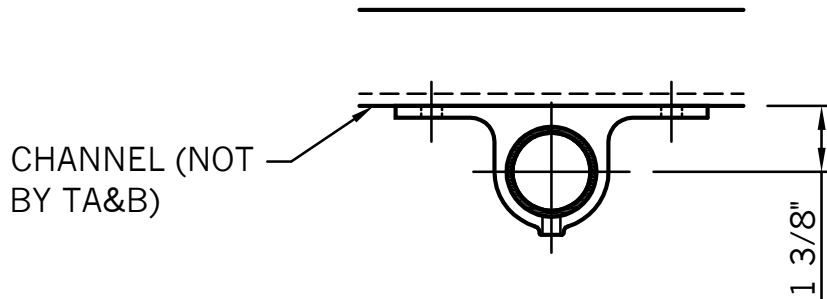

METAL 15/16" SIDE MOUNT

METAL REMOVABLE 15/16" SIDE MOUNT

METAL EXTENDED SIDE MOUNT

METAL 1 3/8" SIDE MOUNT

METAL REMOVABLE 1 3/8" SIDE MOUNT

METAL EXT. SIDE MOUNT - VARIABLE

(2) 3/8"Ø TAPPED HOLES FOR 3/8"Ø S.S. SET SCREWS X 1/2" LG.

METAL RAKE EXTENDED SIDE MOUNT

METAL RAKE EXTENDED SIDE MOUNT
