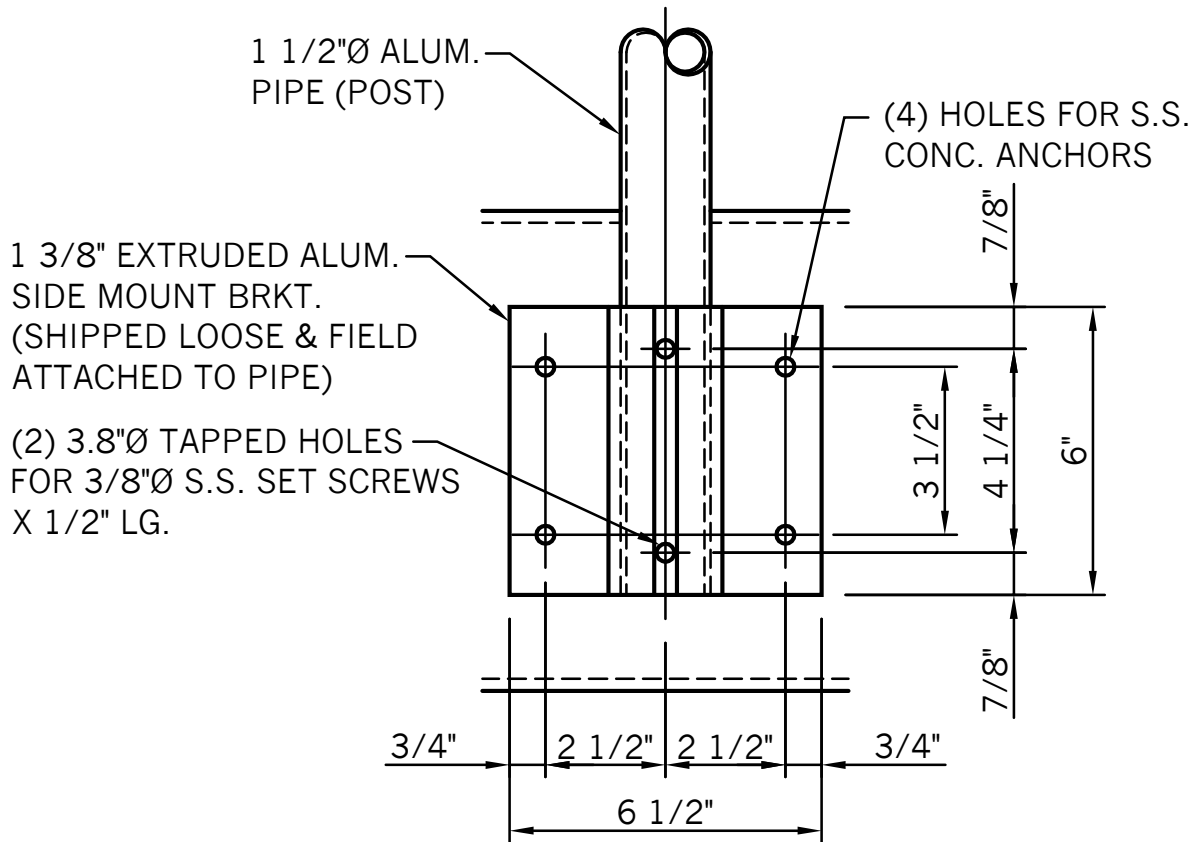

METAL 15/16" SIDE MOUNT

METAL REMOVABLE 15/16" SIDE MOUNT

METAL EXTENDED SIDE MOUNT

METAL 1 3/8" SIDE MOUNT

METAL REMOVABLE 1 3/8" SIDE MOUNT

METAL EXT. SIDE MOUNT - VARIABLE

(2) 3/8"Ø TAPPED HOLES FOR 3/8"Ø S.S. SET SCREWS X 1/2" LG.

METAL RAKE EXTENDED SIDE MOUNT

METAL RAKE EXTENDED SIDE MOUNT
