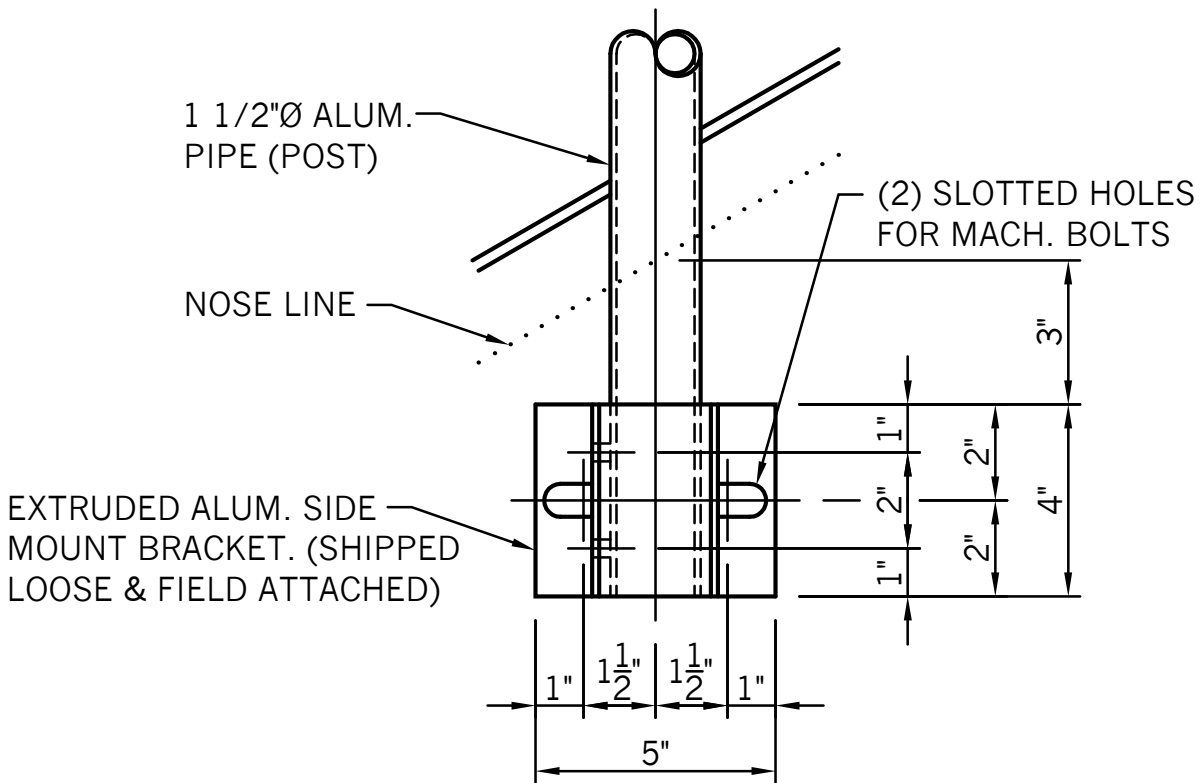

METAL 15/16" SIDE MOUNT

METAL REMOVABLE 15/16" SIDE MOUNT

METAL EXTENDED SIDE MOUNT

METAL 1 3/8" SIDE MOUNT

METAL REMOVABLE 1 3/8" SIDE MOUNT

METAL EXT. SIDE MOUNT - VARIABLE

(2) 3/8"Ø TAPPED HOLES FOR 3/8"Ø S.S. SET SCREWS X 1/2" LG.

METAL RAKE EXTENDED SIDE MOUNT

METAL RAKE EXTENDED SIDE MOUNT
