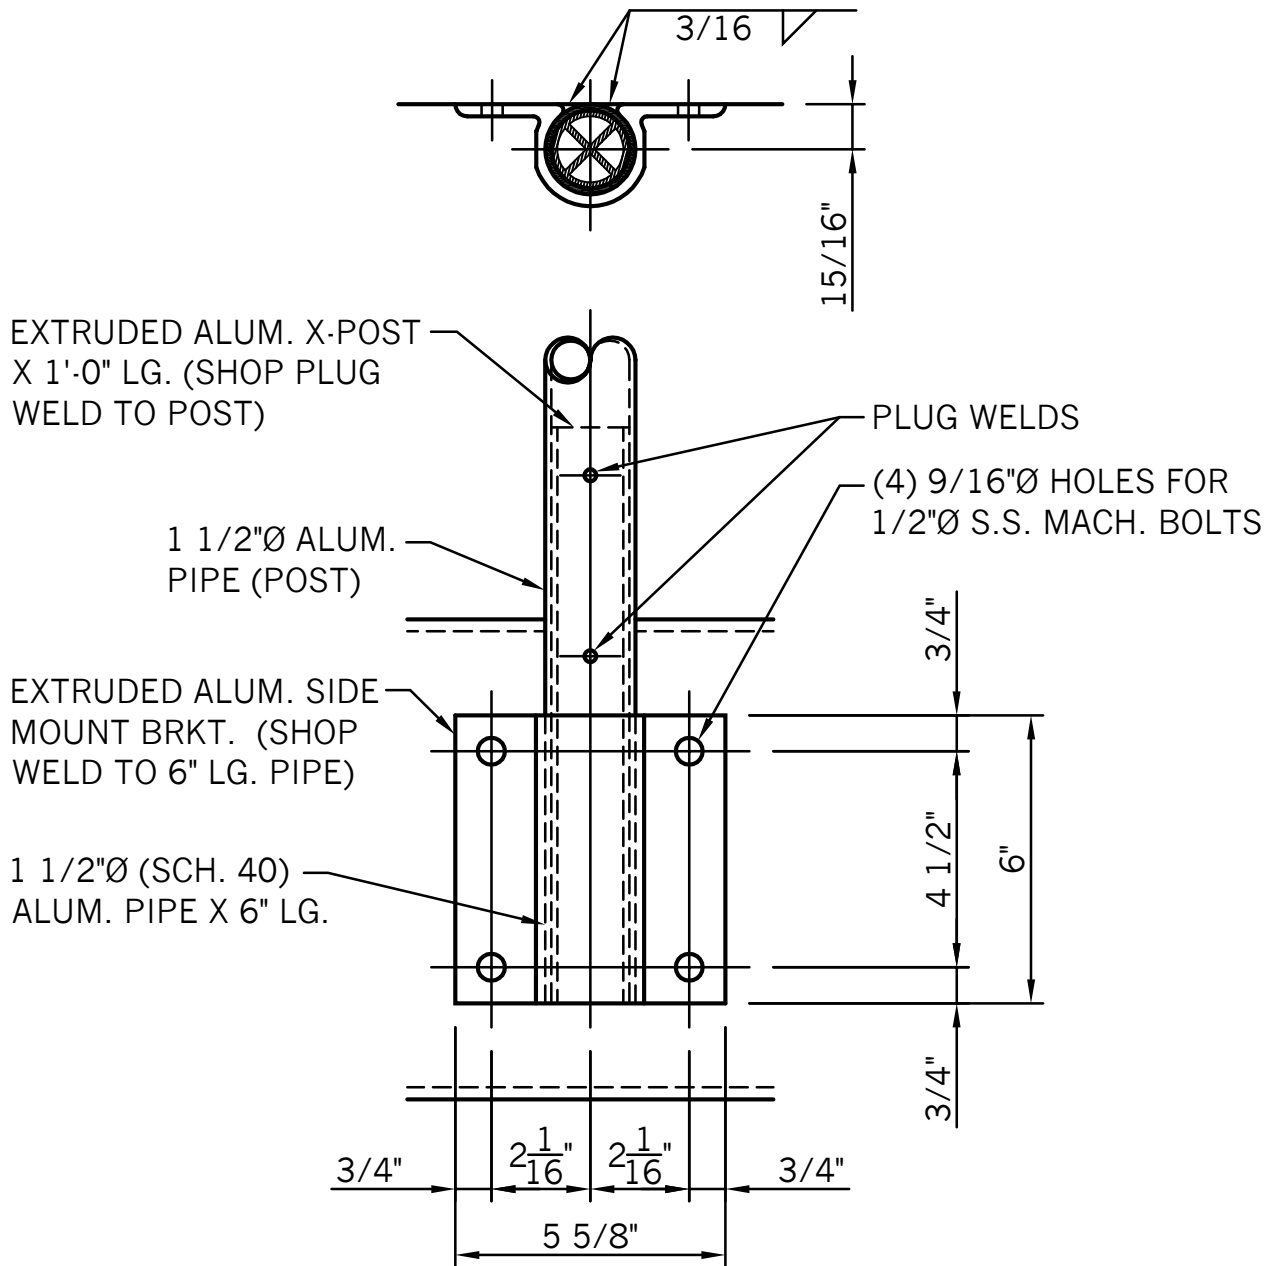

METAL 15/16" SIDE MOUNT

METAL REMOVABLE 15/16" SIDE MOUNT

METAL EXTENDED SIDE MOUNT

METAL 1 3/8" SIDE MOUNT

METAL REMOVABLE 1 3/8" SIDE MOUNT

METAL EXT. SIDE MOUNT - VARIABLE

(2) 3/8"Ø TAPPED HOLES FOR 3/8"Ø S.S. SET SCREWS X 1/2" LG.

METAL RAKE EXTENDED SIDE MOUNT

METAL RAKE EXTENDED SIDE MOUNT
