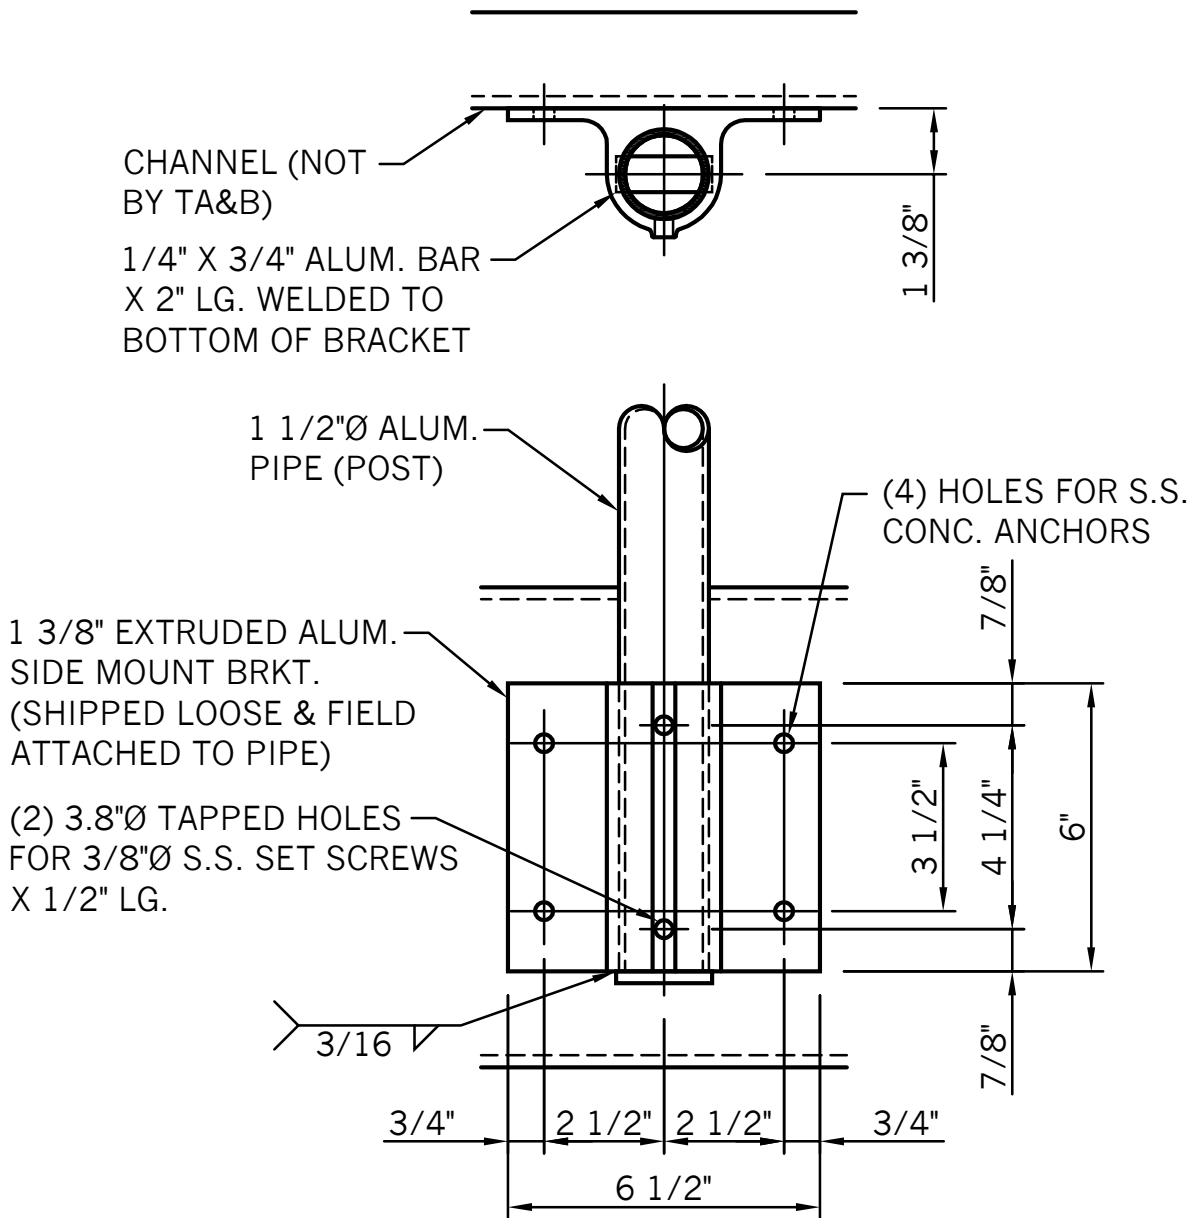

METAL 15/16" SIDE MOUNT

METAL REMOVABLE 15/16" SIDE MOUNT

METAL EXTENDED SIDE MOUNT

METAL 1 3/8" SIDE MOUNT

METAL REMOVABLE 1 3/8" SIDE MOUNT

METAL EXT. SIDE MOUNT - VARIABLE

(2) 3/8"Ø TAPPED HOLES FOR 3/8"Ø S.S. SET SCREWS X 1/2" LG.

METAL RAKE EXTENDED SIDE MOUNT

METAL RAKE EXTENDED SIDE MOUNT
