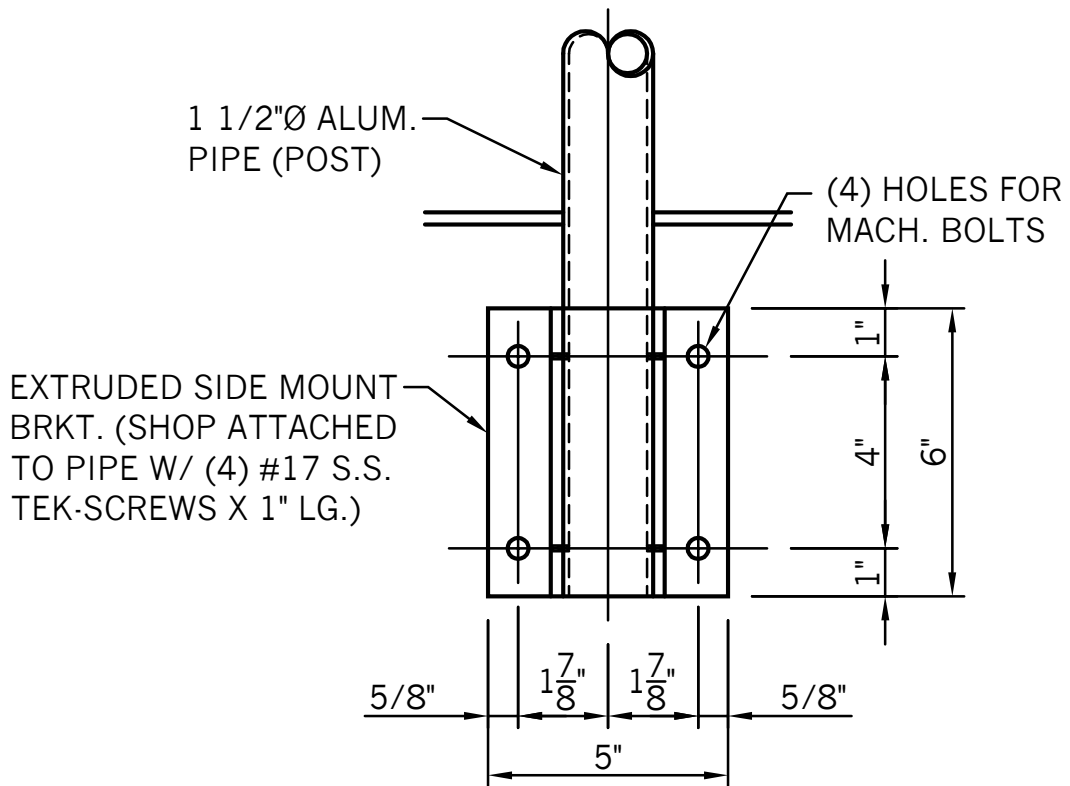

METAL 15/16" SIDE MOUNT

METAL REMOVABLE 15/16" SIDE MOUNT

METAL EXTENDED SIDE MOUNT

METAL 1 3/8" SIDE MOUNT

METAL REMOVABLE 1 3/8" SIDE MOUNT

METAL EXT. SIDE MOUNT - VARIABLE

(2) 3/8"Ø TAPPED HOLES FOR 3/8"Ø S.S. SET SCREWS X 1/2" LG.

METAL RAKE EXTENDED SIDE MOUNT

METAL RAKE EXTENDED SIDE MOUNT
