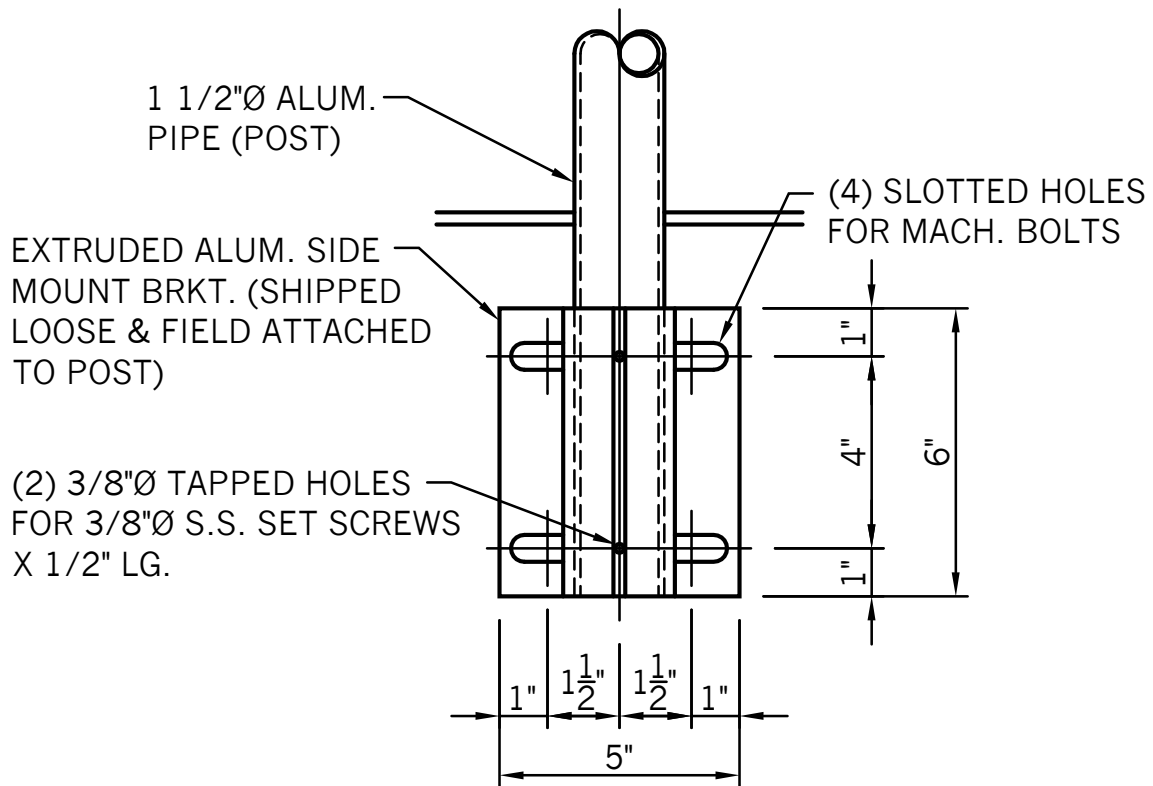

METAL 15/16" SIDE MOUNT

METAL REMOVABLE 15/16" SIDE MOUNT

METAL EXTENDED SIDE MOUNT

METAL 1 3/8" SIDE MOUNT

METAL REMOVABLE 1 3/8" SIDE MOUNT

METAL EXT. SIDE MOUNT - VARIABLE

(2) 3/8"Ø TAPPED HOLES FOR 3/8"Ø S.S. SET SCREWS X 1/2" LG.

METAL RAKE EXTENDED SIDE MOUNT

METAL RAKE EXTENDED SIDE MOUNT
